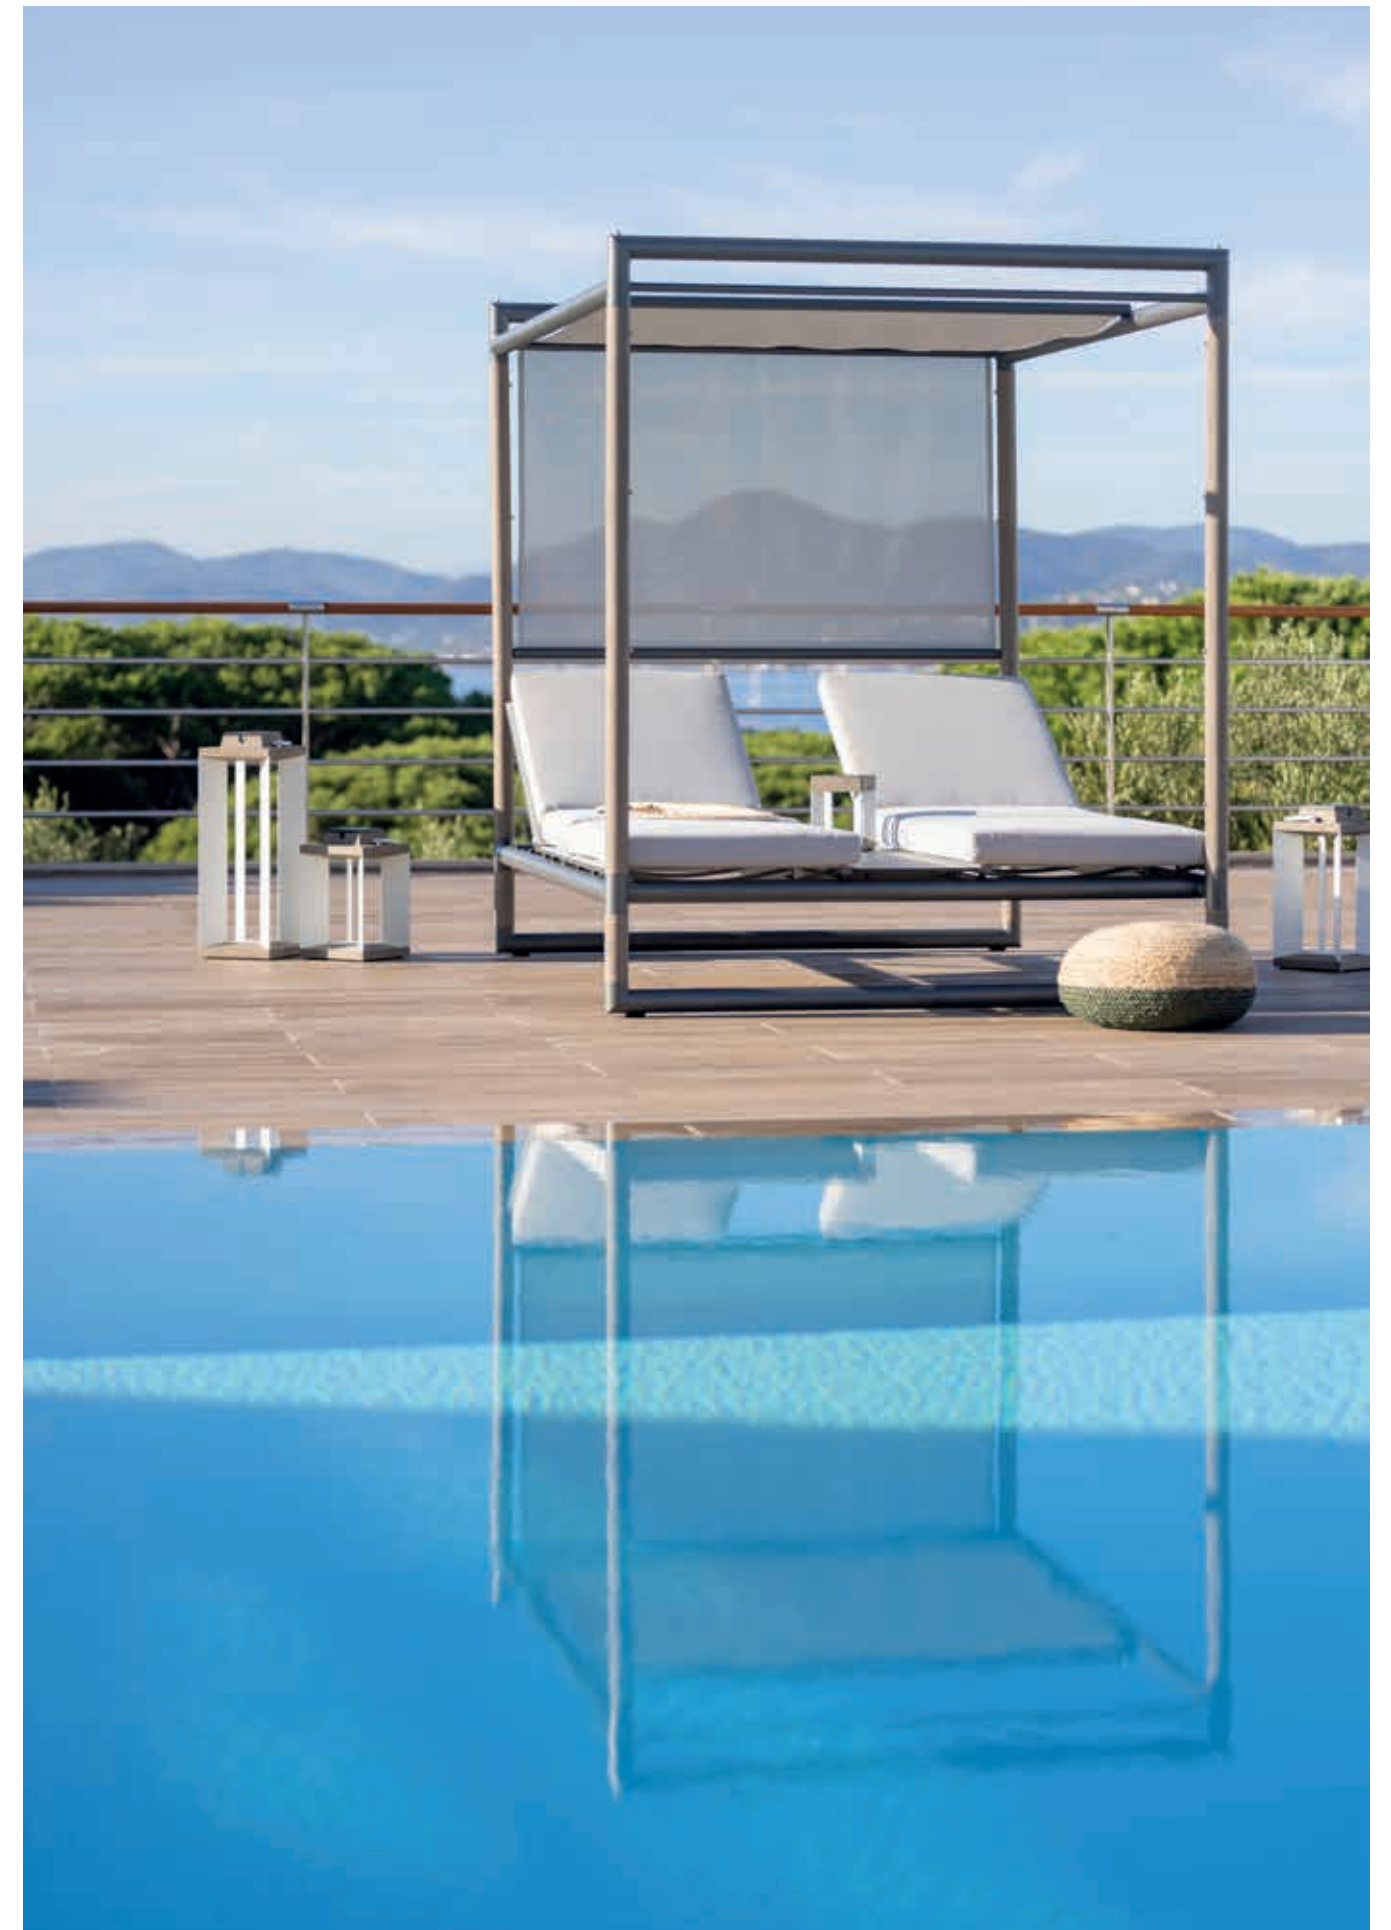

COUSSIN CENTRAL POUR LIT DOUBLE OU KIOSQUE BASTINGAGE
BASTINGAGE CENTRAL CUSHION FOR DOUBLE DAY BED OR BALINESE DAY BED

KIOSQUE BASTINGAGE
BASTINGAGE BALINESE DAYBED

Aluminium blanc, Duratek®, toile Ateja blanc chiné, tablette HPL béton ciré. White aluminum frame, Duratek®, armrest and Ateja white cushions, white wash concrete HPL tablet
DBB6101

Aluminium gris espace, Duratek®, toile Ateja blanc chiné, tablette HPL béton ciré. Space grey aluminum, Duratek® armrest and Ateja white cushions, white wash concrete HPL tablet
DBB6102

Colisage : 1pc/3 boxes
Poids : 95 kg
Vol. : 1,57 m³